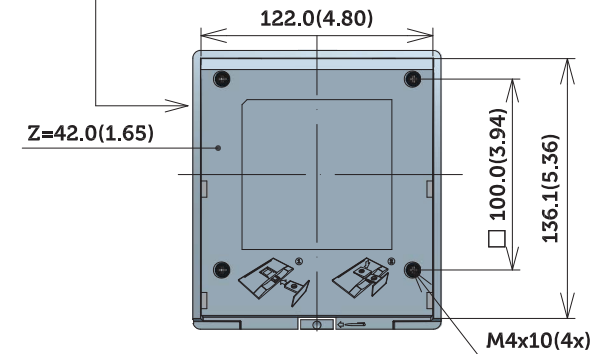

# SE1918HV Outline Dimension

Unit : mm(inch)  
Dimension : Nominal  
Drawing : Not to scale

# SE2018HV/SE2018HR Outline Dimension

Unit : mm(inch)  
Dimension : Nominal  
Drawing : Not to scale

# SE2218HV Outline Dimension

Unit : mm(inch)  
 Dimension : Nominal  
 Drawing : Not to scale