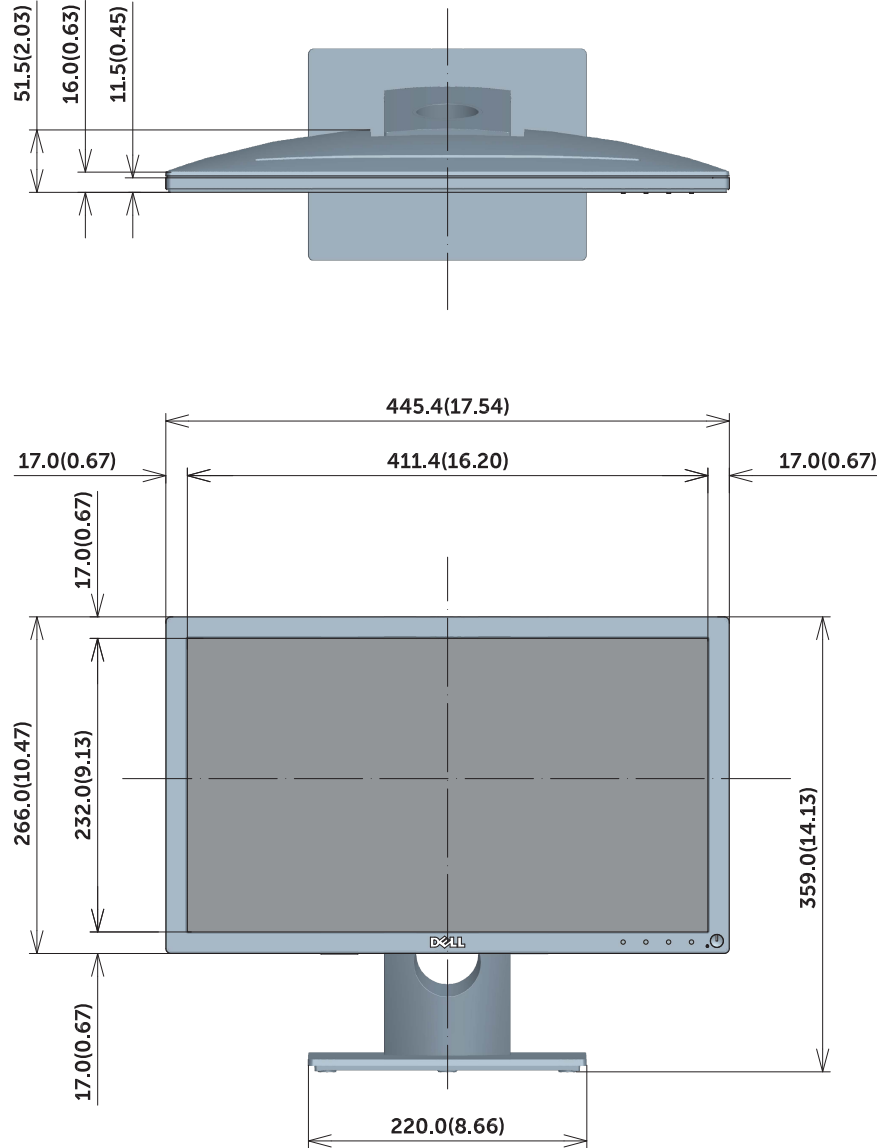

# SE1918HV Outline Dimension

Unit : mm(inch)  
Dimension : Nominal  
Drawing : Not to scale

# SE2018HV/SE2018HR Outline Dimension

Unit : mm(inch)  
Dimension : Nominal  
Drawing : Not to scale

# SE2218HV Outline Dimension

Unit : mm(inch)  
 Dimension : Nominal  
 Drawing : Not to scale