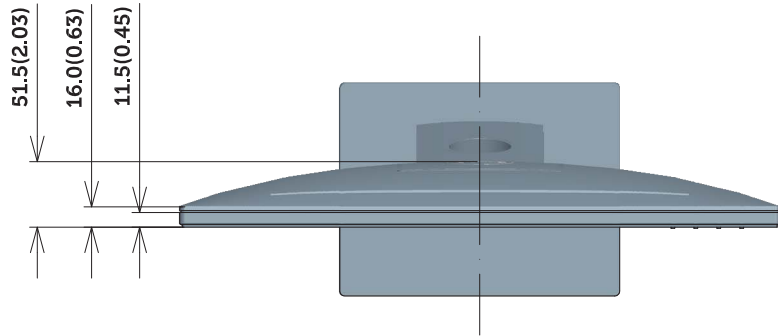

# SE1918HV Outline Dimension

Unit : mm(inch)  
Dimension : Nominal  
Drawing : Not to scale

# SE2018HV/SE2018HR Outline Dimension

Unit : mm(inch)  
Dimension : Nominal  
Drawing : Not to scale

# SE2218HV Outline Dimension

Unit : mm(inch)  
 Dimension : Nominal  
 Drawing : Not to scale