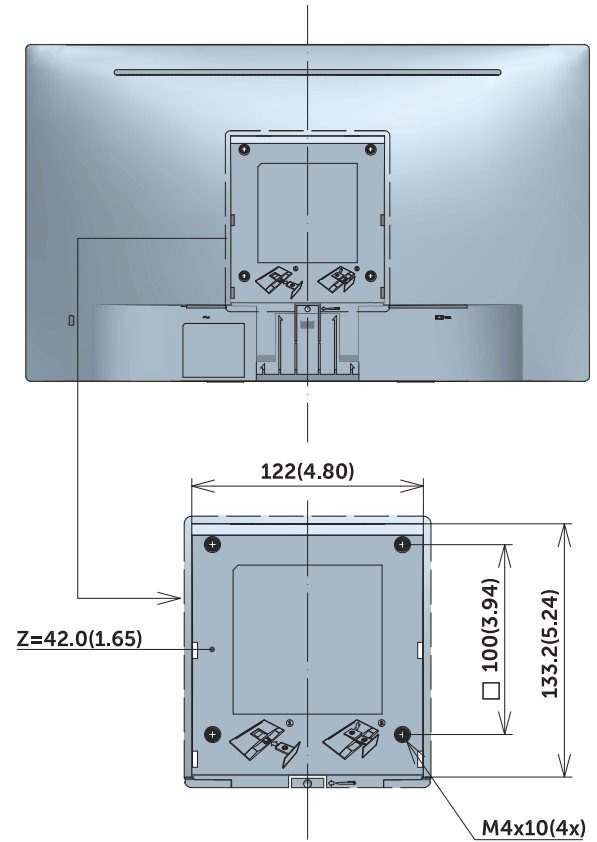

# SE1918HV Outline Dimension

Unit : mm(inch)  
Dimension : Nominal  
Drawing : Not to scale

# SE2018HV/SE2018HR Outline Dimension

Unit : mm(inch)  
Dimension : Nominal  
Drawing : Not to scale

# SE2218HV Outline Dimension

Unit : mm(inch)  
 Dimension : Nominal  
 Drawing : Not to scale