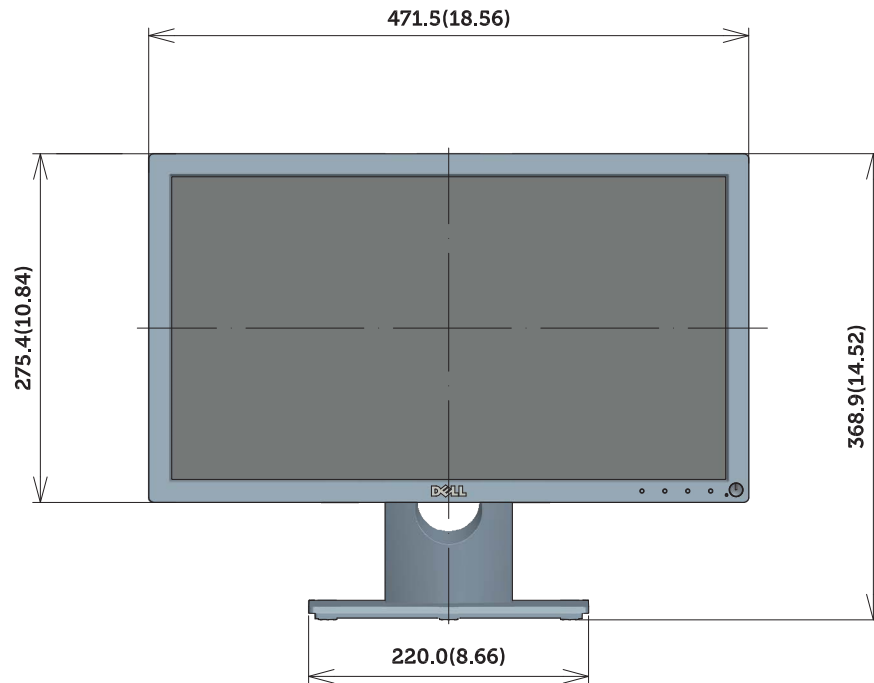

# SE1918HV Outline Dimension

Unit : mm(inch)  
Dimension : Nominal  
Drawing : Not to scale

# SE2018HV/SE2018HR Outline Dimension

Unit : mm(inch)  
Dimension : Nominal  
Drawing : Not to scale

# SE2218HV Outline Dimension

Unit : mm(inch)  
 Dimension : Nominal  
 Drawing : Not to scale